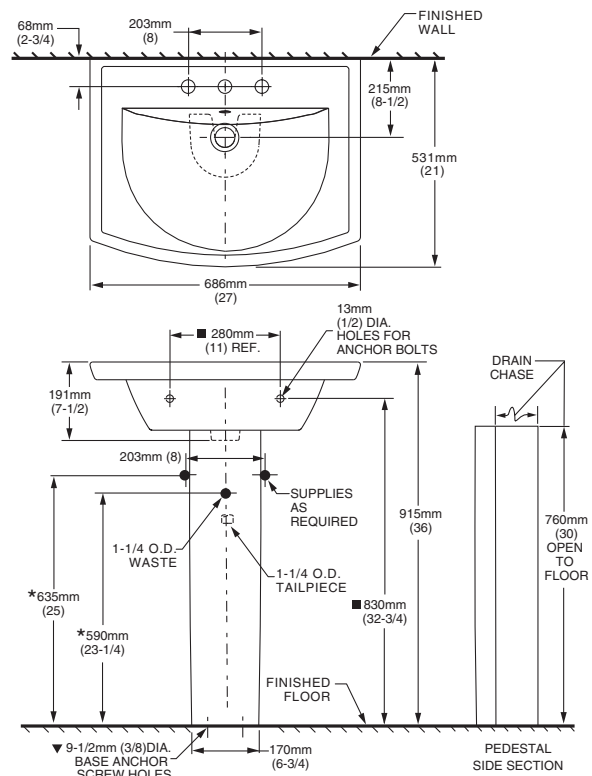

0404.800 Faucet holes on 203mm (8") centers (Illustrated)

0404.400 Faucet holes on 102mm (4") centers

Nominal Dimensions:

686 x 531 x 915mm
(27" x 26" x 36")

0404.008 Lavatory slab-203mm (8") centers

0404.004 Lavatory slab-102mm (4") centers

0010.000 Pedestal only

Bowl sizes:

483mm (19") wide,
305mm (12") front to back,
152mm (6") deep

Compliance Certifications -

Meets or Exceeds the Following Specifications:

- ASME A112.19.2 - 2008/CSA B45.1-08

* See faucet section for additional models available

NOTES:

* DIMENSIONS SHOWN FOR LOCATION OF SUPPLIES AND "P" TRAPS ARE SUGGESTED.

▼ PEDESTAL ANCHORING SCREWS NOT INCLUDED.

■ SUITABLE FOR REINFORCEMENT ONLY. ACTUAL DIMENSIONS MUST BE TAKEN FROM FIXTURE.

FITTING NOT INCLUDED AND MUST BE ORDERED SEPARATELY. PROVIDE SUITABLE REINFORCEMENT FOR ALL WALL SUPPORTS. INSTALLATION INSTRUCTIONS SUPPLIED WITH LAVATORY.

IMPORTANT: Dimensions of fixtures are nominal and may vary within the range of tolerance established by ANSI Standard A112.19.2. These measurements are subject to change or cancellation. No responsibility is assumed for use of superseded or voided pages.